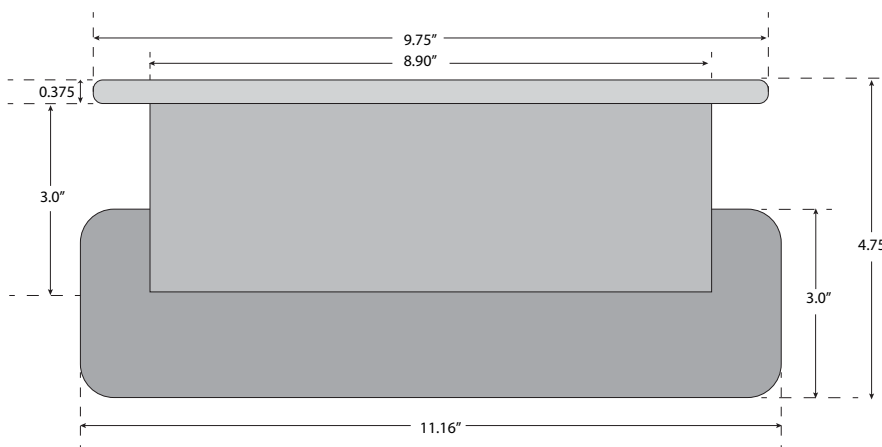

# 2.0L/2.2L/2.4L Ecotech Fabricated Aluminum Oil Pan

CBM-WM-ECO-PAN

Front View

Side View