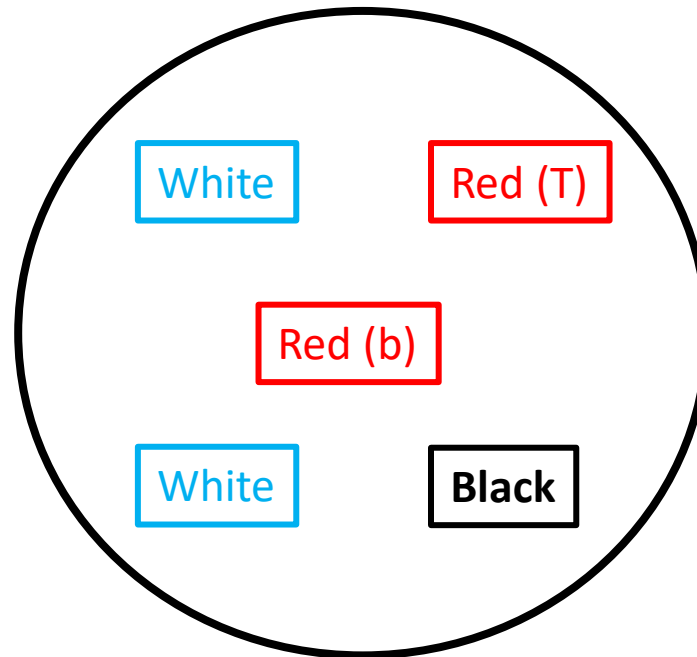

Lights Wiring Scheme

Turn Signals

Light → Harness / Mine

Pink → Pink / Pink

Orange → Orange / Orange

Green → Green / Green

Headlights

Light → Harness / Mine

Yellow → Yellow / Yellow

Brown → Brown / Brown

White → White / Blue

Black → Black / Black

Top of Taillights

Pass. Taillight

Light → Harness / Mine

Black → Brown / Brown

Red (b) → Dark Green / Dark Green

Red (T) → Light Green / Light Green

White (combine) → Black / White

Drivers Taillight

Light → Harness / Mine

Black → Brown / Brown

Red (b) → White / Yellow

Red (T) → Light Green / Light Green

White (combine) → Black / White